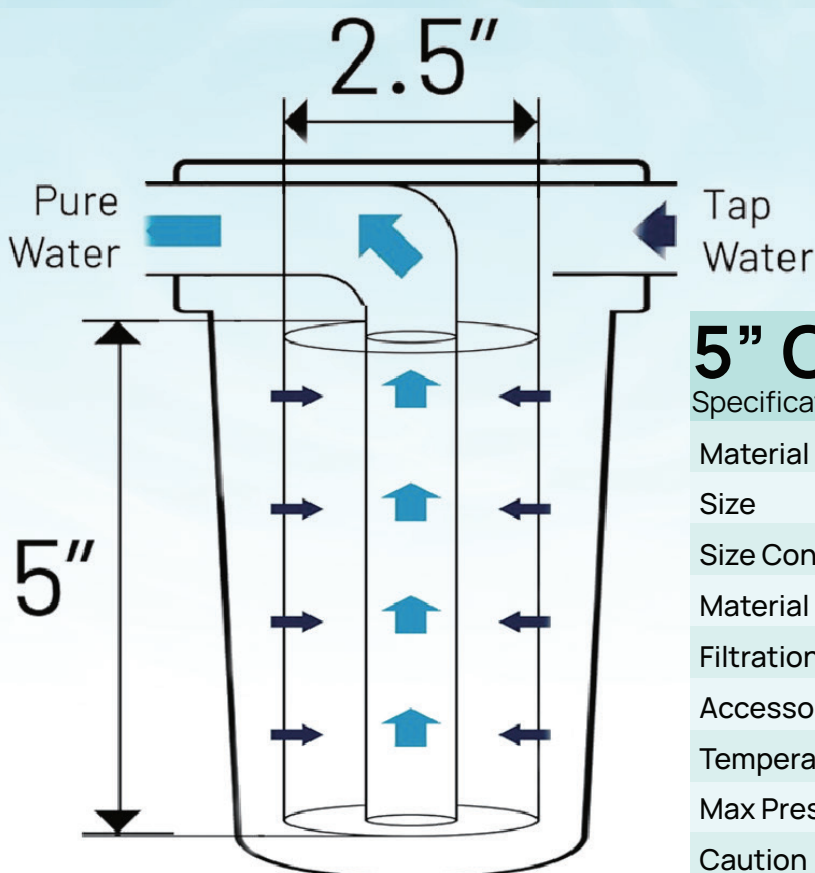

5" Clear Filter

With Washable Mesh Filter

5" Clear Filter

Specifications

Material	ABS
Size	5x2,5"
Size Connect	1"
Material Connect	Brass
Filtration	75 - 100 Micron
Accessories	With wrench, bracket and screws
Temperature	5 - 45°C
Max Pressure	20 Bar
Caution	Recommended for indoor installation