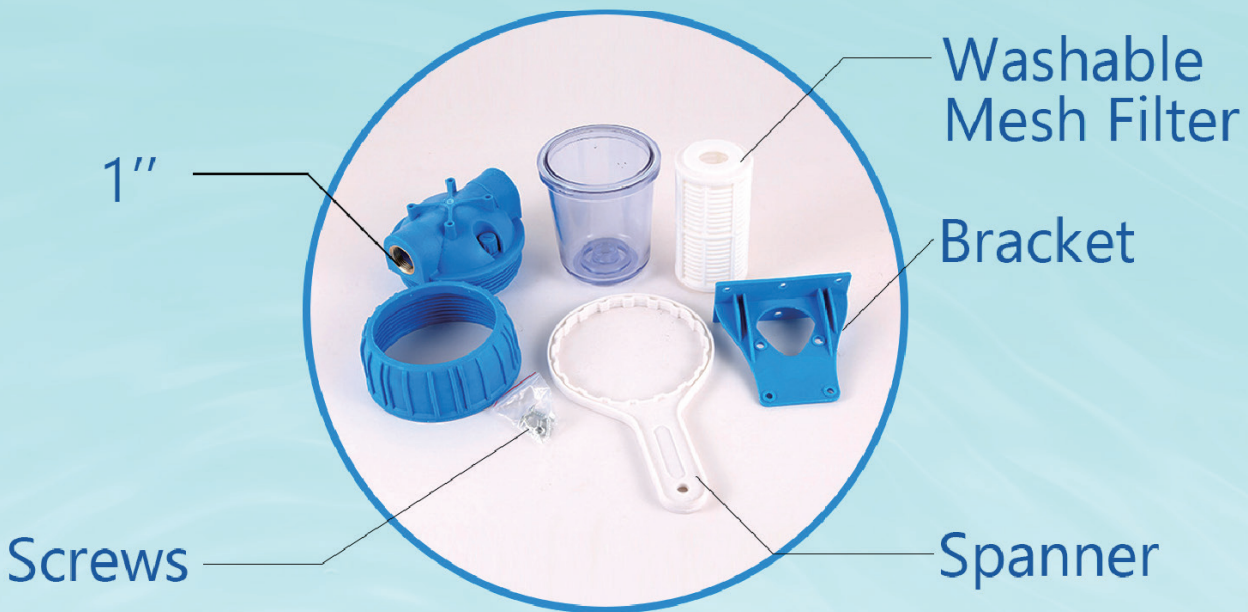

5" Clear Filter

With Washable Mesh Filter

5" Clear Filter

Specifications

Material	ABS
Size	5x2,5"
Size Connect	1"
Material Connect	Brass
Filtration	75 - 100 Micron
Accessories	With wrench, bracket and screws
Temperature	5 - 45°C
Max Pressure	20 Bar
Caution	Recommended for indoor installation